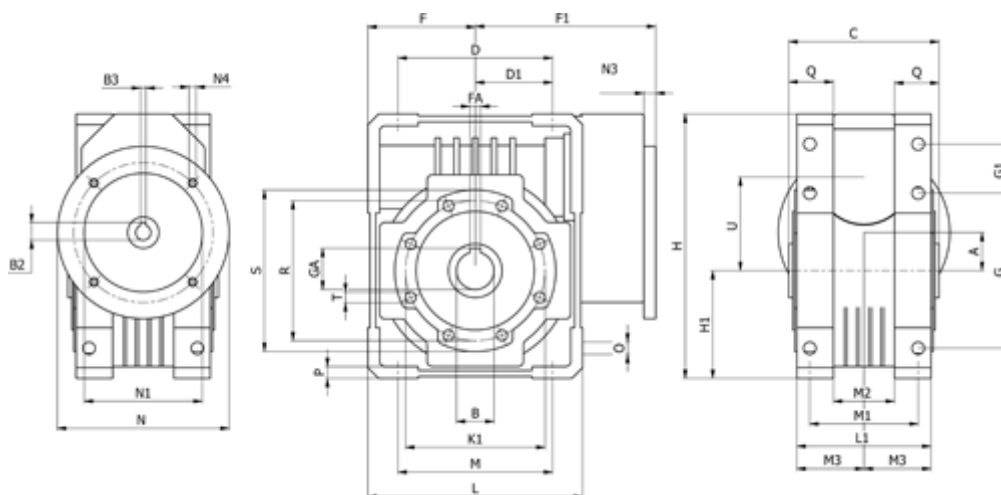

# Data Sheet

Article number: 3921086045730  
 Description: Worm gear  
 WR 86-U-45-80B5, without lubrication

## Measures

A = 86.90	F = 100	L = 200	N2 = 130	T = M10x18
B = 35	F1 = 180	L1 = 125	N3 = 12.0	U = 110
B1 E7 = 19	FA = 10	M = 144	N4 = M10x13	
B2 = 21.8	G = 144	M1 = 101	O = 11.5	
B3 H9 = 6	G1 = 45.5	M2 = 57	P = 11	
C = 140	GA = 38.3	M3 = 64.5	Q = 45	
D = 144.0	H = 245.5	N = 200	R = 130	
D1 = 72.0	H1 = 100.0	N1 = 165	S = 150	